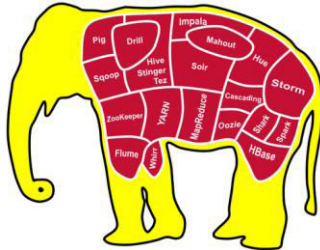

Apache Hadoop Ecosystem